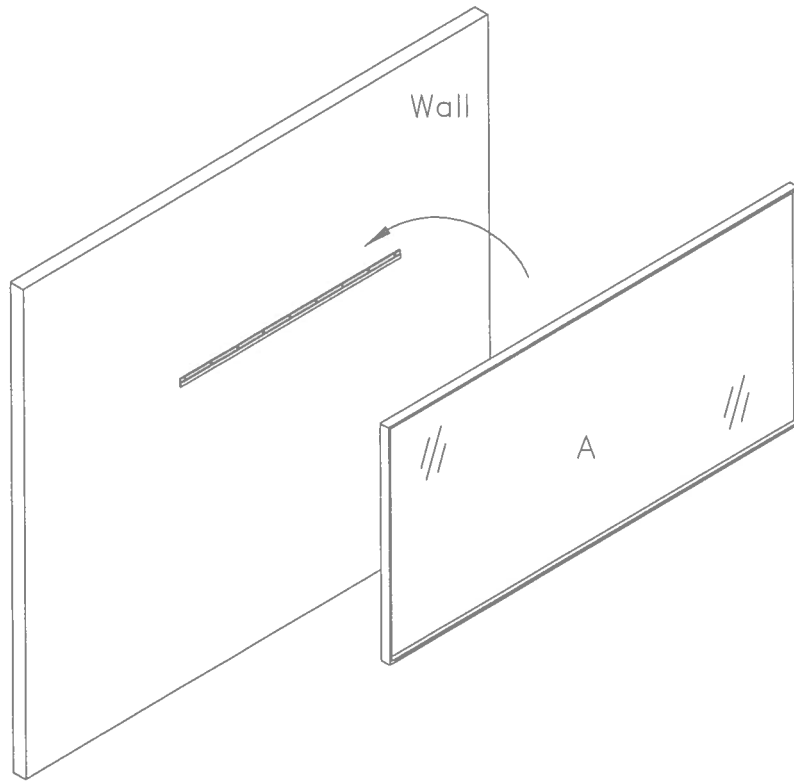

ASSEMBLY INSTRUCTIONS

MODEL: R09795

Step 3