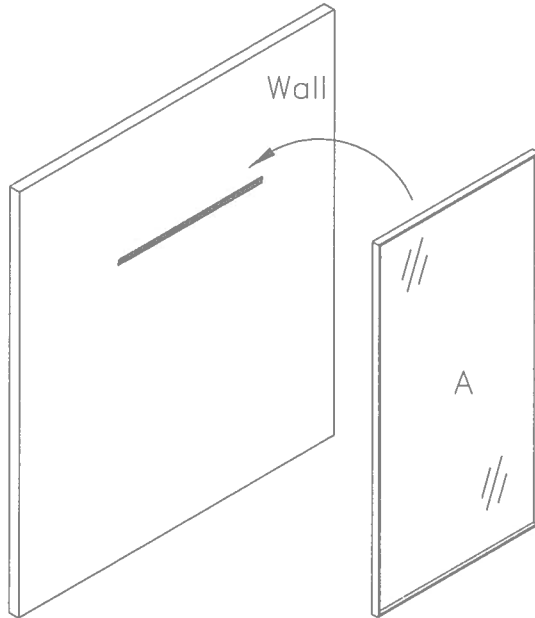

ASSEMBLY INSTRUCTIONS

MODEL: R09795

COMPONENT LIST

No.	Description	Q'ty
A	 Mirror	1
B	 Z Bar Hanging L=910mm	1
C	 Z Bar Hanging L=1095mm	1
D	 Plastic Wall Plug Ø11, Ø8*60mm	20
E	 Screw Ø5*60mm	20

Vertical Mirror

Step 1

Step 2

ASSEMBLY INSTRUCTIONS

MODEL: R09795

Step 3

Horizontal Mirror

Step 1

Step 2